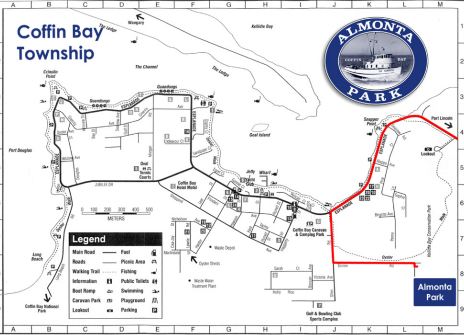

Coffin Bay Township

Legend	
Main Road	— Feet
Roads	— Points Area
Walking Trail Fishing
Information	Public Toilets
Boat Ramp	Swimming
Caravan Park	Playground
Lookout	Parking

Almonta Park